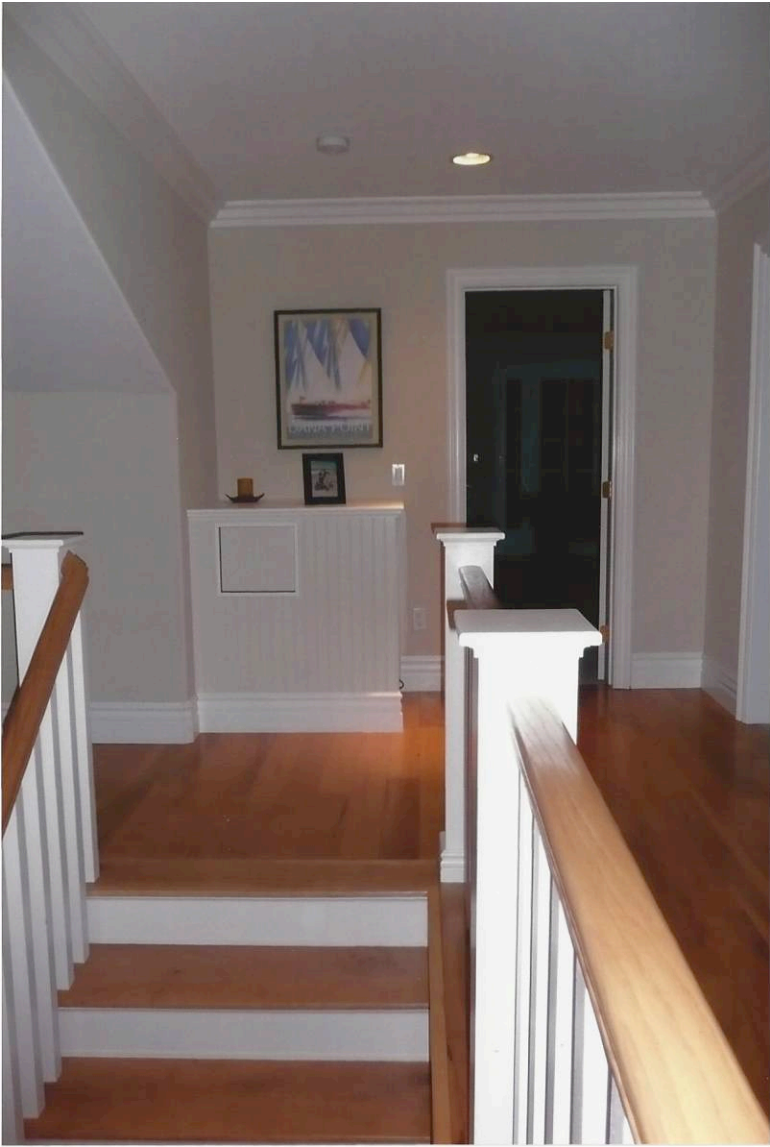

## CUSTOM INTERIORS

Dual closets flank window seat  
with filing cabinet storage below.

Three-piece ornate crown molding detail.

Wall systems conceal stereo & video components  
in a highly attractive manner.

Baroque mantle completes this fireplace addition.

BEFORE & AFTER

Kitchen Remodle

Existing low ceiling with hanging cabinets removed.  
New vaulted ceiling with false beam work opened up the kitchen.

Turned wood half spindles, beadboard, & furniture base, creates an interesting vanity cabinet design.

Oak cabinetry, granite countertops, & tumbled travertine floor combine to create an attractive master bath.