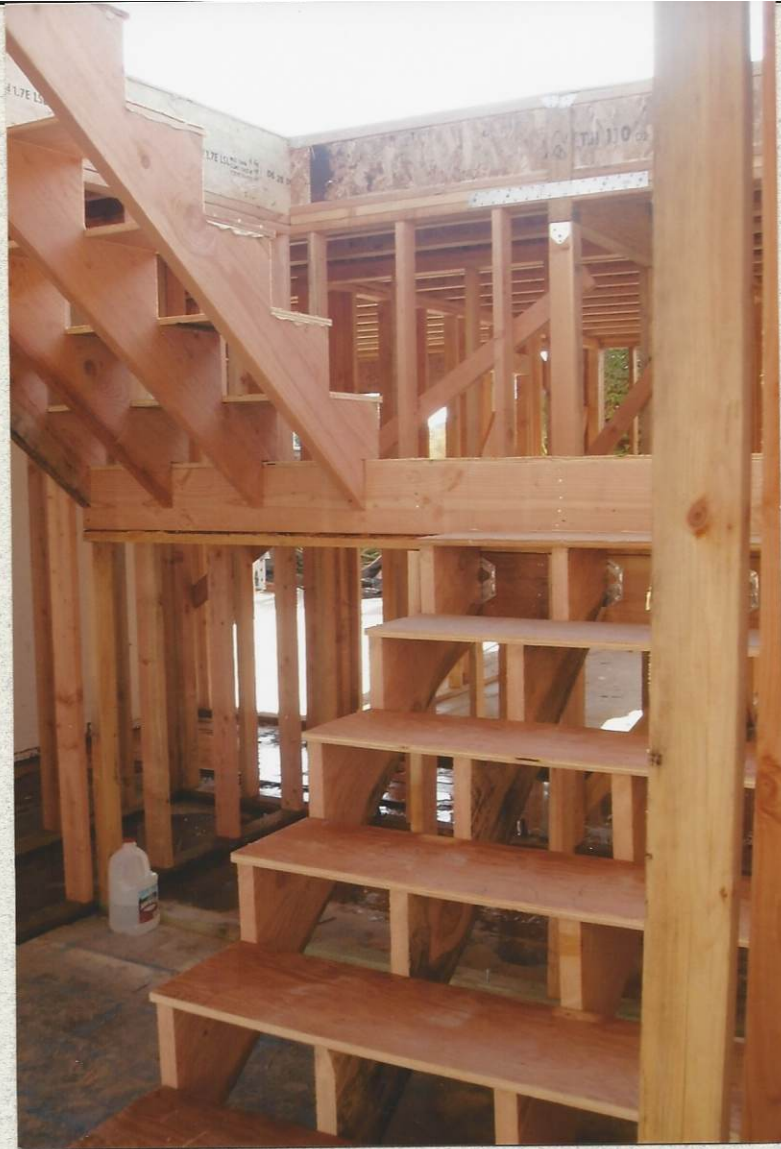

## **BEFORE & AFTER**

**New front façade with covered porch, in the Craftsman style, reinvents 60's tract home.**

## TEAR DOWN REMODEL

Steel moment frame construction allows for open great room in this whole house remodel.

## FORMAL ENTRY

Greek Revival styling and  
closed soffit construction  
help formalize entry.

## DETAILS MAKE THE DIFFERENCE

Step down baseboard detail helps transition molding from one area to another.